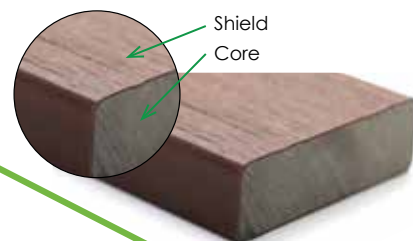

Maintenance Free, Composite Timber Products

Decking

Cladding

Screening

The UltraShield Difference

UltraShield is a 360° fully capped wood plastic composite. All four sides are shielded for ultra protection against moisture and guaranteed durability.

Benefits

- ✓ Full 360° Capping for Ultra Protection
- ✓ Natural look and feel of timber & wood
- ✓ Maintenance free - no oiling or painting!
- ✓ Made from 95% recycled material
- ✓ Backed by a 25-year limited warranty
- ✓ Hidden clip system
- ✓ Stain & mould resistant
- ✓ Termite resistant
- ✓ UV resistant
- ✓ BAL 29 Rated for fire prone areas

Distributed by:

Urban Direct Wholesale
Sourcing Better Products

Find your local neighborhood supplier newtechwood.com.au/where-to-buy

Decking Profiles

Code	Product	Specifications	Length	Max. Span	Fixing Method	Slip Rating*	Colours
UH02	Grooved Hollow Deck Board	138mm x 23mm	4.88m	350mm	Hidden Fasteners	R11	  
US06	Solid Fascia Board	138mm x 15mm	4.88m	n/a	Screw Fix	n/a	
US07	Solid Straight Edge Deck Board	138mm x 23mm	4.88m	400mm	Screw Fix	R11	 
US48	Solid Straight Edge Deck Board	138mm x 25mm	4.88m	450mm	Screw Fix	R11	   
US49	Grooved Solid Deck Board	138mm x 25mm	4.88m	450mm	Hidden Fasteners	R11	