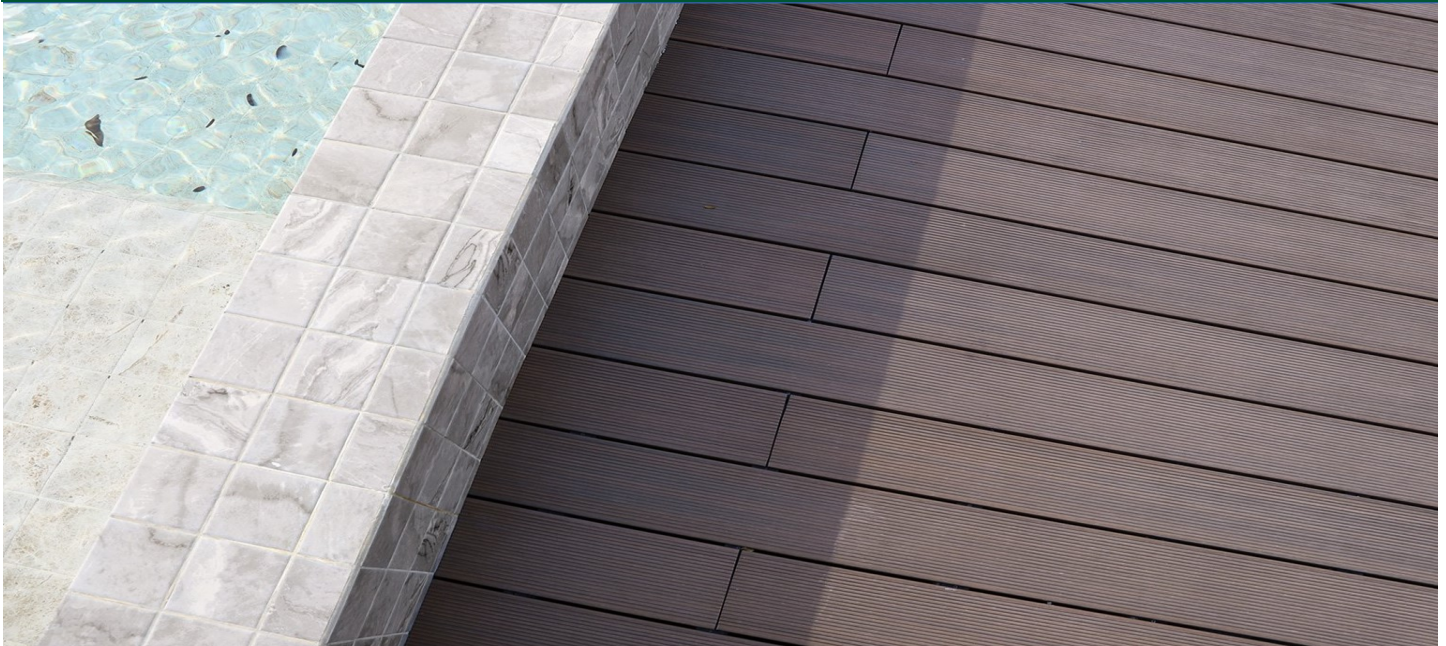

Avenue Decking Range

NewTechWood Avenue Decking embodies the essence of low-maintenance living, designed to effortlessly withstand the test of time. With its fully capped surface, it resists fading, staining, and scratches. Avenue is where quality meets affordability.

[Visit Our Website](#)

Colours Available

ANTIQUE

TEAK

WALNUT

Product code: US92
Scalloped – Grooved Board

Dimensions:
138mmx29mm

Length:
4.88m